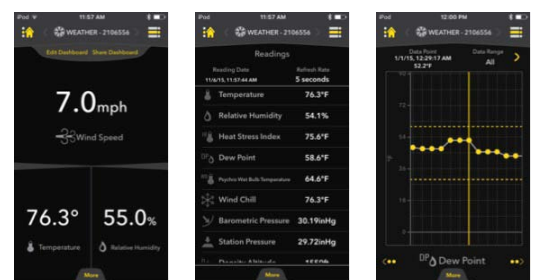

Optional Kestrel LiNK

Models Available

KAU-KES-0855YEL Kestrel 5500 Pocket Weather Meter (Yellow)

Includes

- » Neck Lanyard
- » AA Lithium Battery (Average Life 400 Hours)
- » Protective Drawstring Pouch
- » Certificate of Conformity (w/ specifications)
- » Instruction Manual
- » Five Year Warranty